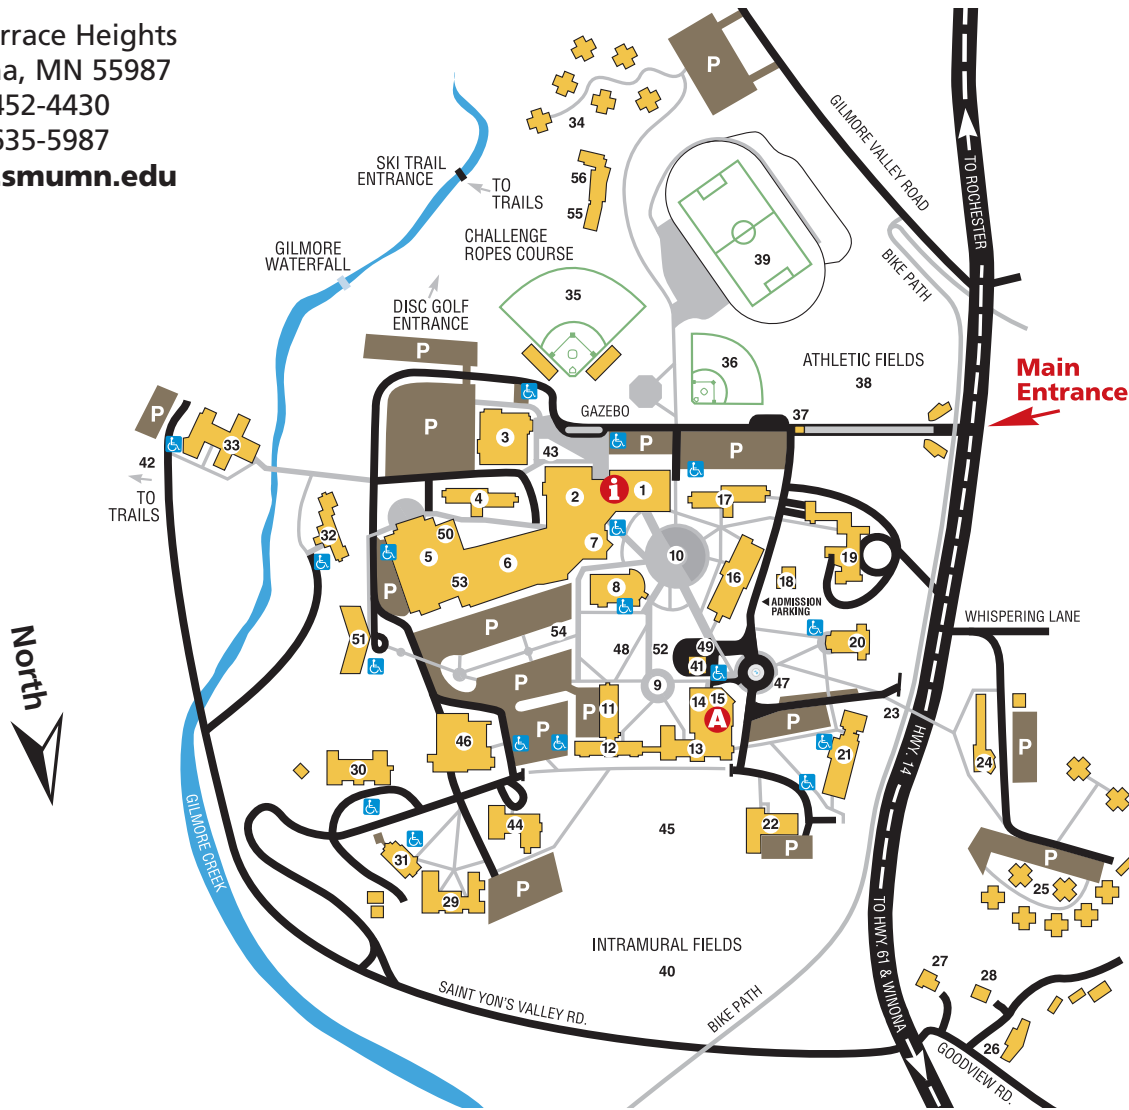

Saint Mary's University of Minnesota – Winona, Minn.

700 Terrace Heights
Winona, MN 55987
(507) 452-4430
(800) 635-5987
www.smumn.edu

Adducci Science Center <i>Classrooms, offices</i>	21
Brother Charles Hall, Hoffman Hall	
ADMISSION CENTER	15
Athletic Fields	38
Athletic Offices	50
Benilde Hall <i>Student residence</i>	4
Brother Jerome Rademacher Nordic Ski Center	55
Brother Leopold Hall <i>Student residence</i>	56
Cascio Family Court	52
<i>"Saint John Baptist de La Salle" by Bruce Wolfe</i>	
Challenge Ropes Course	55
Christian Brothers Residence	30
Ek Family Village <i>Student residence</i>	25
Jul Gernes Pool	7
Gilmore Creek Hall <i>Student residence</i>	32
Gostomski Fieldhouse	6
<i>Track and fitness center, dance studio, courts</i>	
Griffin Hall <i>Classrooms, offices</i>	14
Gymnasium	2
Hall of Fame Room	
Heffron Hall	12
<i>Offices, classrooms, student residence</i>	
The Heights <i>Offices, classrooms</i>	31
International Students Office	
De La Salle Language Institute	
The Hendrickson Center	15
Admission Center	
Technology Center and World Room	
Hillside Hall <i>Student residence, classrooms</i>	51
Ice Arena	5
Regan Ice Arena Lobby	
Immaculate Heart of Mary Seminary	19
Kelly Hall <i>Student residence</i>	
Leo Hall <i>Student residence</i>	
IHM Seminary Convent	18

INFORMATION DESK	1
Intramural Fields	40
Kulas-Connaughty Power House	41
La Salle Hall	22
<i>Classrooms, offices, student residence</i>	
Library	8
Fitzgerald Library, McEnery Center	
Maintenance	11
Max Molock Memorial Baseball Field	35
Memorial Plaza	48
Oakes Plaza	9
<i>"Gateway to Belief" by Alexander Tylevich</i>	
Pedestrian Overpass	23
Performance Center	3
<i>"The Mediatrix" by Mark Balma</i>	
Joseph Page Theatre, Figliulo Recital Hall, Studio Theatre, Ben Miller Lobby	
Pines Hall <i>Student residence</i>	44
Recreation and Athletic Center (RAC)	6
Residencia Santiago Miller <i>Student residence</i>	34
Saint Edward's Hall <i>Student residence</i>	17
Saint Joseph's Hall	29
<i>Offices, classrooms, student residence</i>	
Art and Design Department	
Saint Mary's Hall <i>Offices, classrooms</i>	13
Saint Mary's Press	46
Saint Thomas More Chapel	20
Saint Yon's Hall	33
<i>Offices, classrooms, student residence</i>	
Music Department	
Saint Yon's Valley and X-Country Trails	42
Sculpture "Waiting" by Margaret Mear, BVM	45
Skemp Family Plaza	
<i>"Stairway to the Stars" by Jerome Cox, FSC</i>	43

Skemp Hall <i>Student residence</i>	11
Softball Field	36
Stonehedge <i>Residence</i>	26
Oscar and Mary Jane Straub Millennium Clock Tower and Court	49
Student Center Plaza	10
Michael H. Toner Student Center	1
Information Desk, Dining Areas, Bookstore, Lillian Davis Hogan Galleries, Presidents Room, Lounge, Jay Johnson Wellness Center	
Track and Field/Soccer Complex	39
Leo Ochrymowycz Memorial Soccer Field	
Traffic Circle	47
<i>"Logo Light" by Roderick Robertson, FSC</i>	
Trustees Lounge	53
Veterans Memorial	54
Visitor Booth	37
Visitors Cottage #1 and #2	27
Visitors Cottage #3	28
Vlazny Hall <i>Student residence</i>	16
Watters Hall <i>Offices, student residence</i>	24
Lasallian Honors Program	
Saint Teresa Leadership and Service Institute for Women